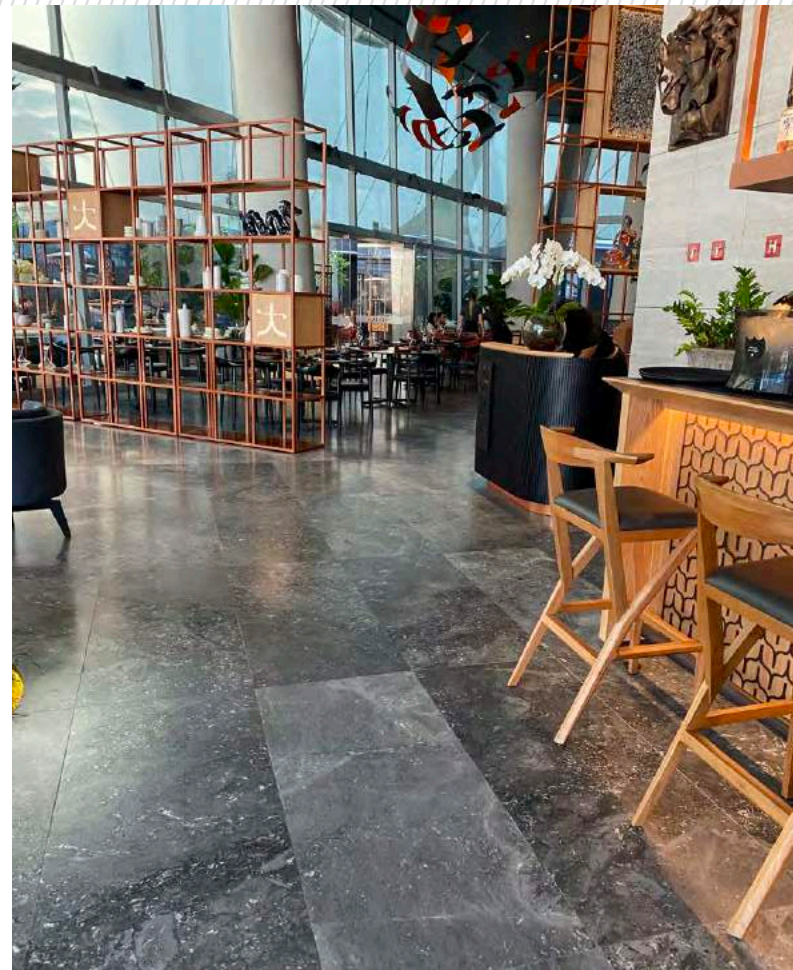

DONATELLO  
RESTAURANTE BIRMANN  
PROJECT BY PEI PARTNERSHIP ARCHITECTS  
LOCAL *LOCATION* SÃO PAULO

**DONATELLO**  
**RESTAURANTE BIRMANN**  
PROJECT BY PEI PARTNERSHIP ARCHITECTS  
LOCAL LOCATION SÃO PAULO